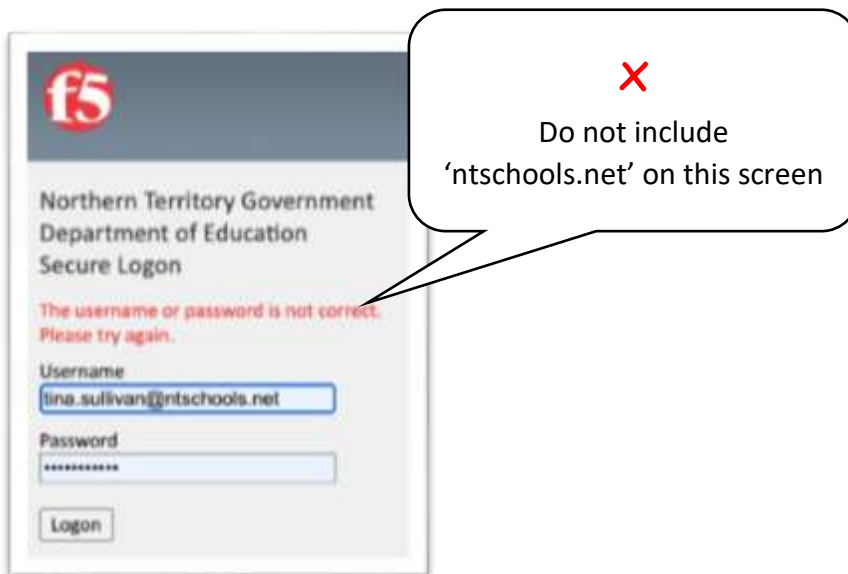

## Using Google Classroom at Home

Go to <https://classroom.google.com>

You will then need to enter your ntschools log on using your full [firstname.lastname@ntschoos.net](mailto:firstname.lastname@ntschoos.net) log in so that Google knows that this is the system you need to access.